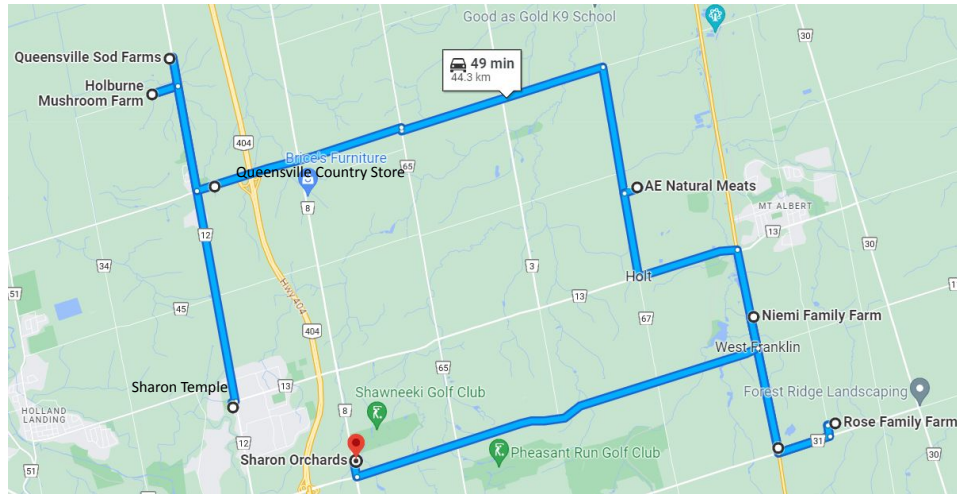

Farm info and map can also be found on our website: www.egfarm2fork.ca