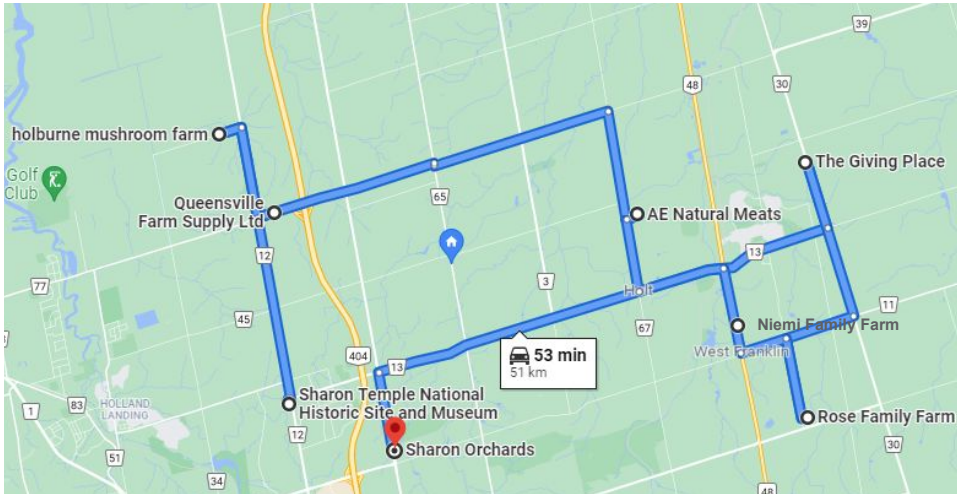

SCAN FOR OUR FARMER
RECIPE COLLECTION

Sharon Temple Museum
18974 Leslie St, Sharon ON
(Vendors, Sampling, Museum, Washroom Facilities)

Queensville Country Store
1631 Queensville Side Rd, Queensville
(9am - 4pm, Kids' Activities, Eggs, Meat, Home Goods)

Holburne Mushroom Farm
1337 Holborn Rd, Queensville, ON L0G 1R0
(Fresh mushrooms, Kids' Activities, Samples)

AE Natural Meats
19619 McCowan Rd, Mt Albert
(Farm Tours, Kids' Activities, Organic and Natural Meats)

The Giving Place
19618 E Townline, Mt Albert
(10am - 4pm) Self-guided Tour, Animals, Lavender, Baked Goods)

Rose Family Farm
17569 Centre Street, Mt Albert
(Pumpkins, Produce, Chip Truck, Washroom Facilities)

Niemi Family Farm
18463 ON-48, Mt Albert
(Flowers, Baked Goods, Produce)

Sharon Orchards
18359 Woodbine Ave, Sharon
(Apples, Cider, Produce, Kids' Activities)

Farm info and map can also be found on our website: www.egfarm2fork.ca